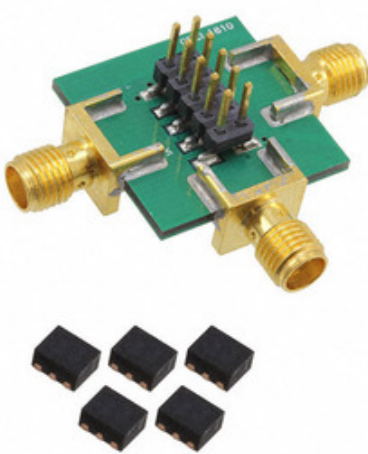

Aeroflex (MACOM Technology

MASWSS0167SMB

Karolo ea Karolo:

Moetsi / Mochini:

Tlhaloso ea Sehlahisoa

Datasheets:

Boemo ba RoHs

Sekepe se Tsoang ho

Tsela ea Shipment

MASWSS0167SMB

Aeroflex (MACOM Technology Solutions)

EVAL BOARD FOR MASWSS0167TR-3000

MASWSS0167SMB.pdf

Tataiso ea mahala / RoHS e lumellanang

Hong Kong

DHL/Fedex/TNT/UPS/EMS

Solutions

Setšoantšo e kanna ea ba moemeli. Bona litlhaloso bakeng sa lintlha tsa sehlahisoa.

KOPO EA HO

QOTSA

Litlhaloso tsa MASWSS0167SMB

KAROLO EA KAROLO	MASWSS0167SMB
MOETSI	Aeroflex (MACOM Technology Solutions)
TLHALOSO	EVAL BOARD FOR MASWSS0167TR-3000
TEMO EA MAHALA EA BOEMO BO PHAHAMENG / BOEMO BA ROHS	Tataiso ea mahala / RoHS e lumellanang
LEQEPHE LA LINTLHA	MASWSS0167SMB.pdf
THAPA	Switch, SPDT
E FANOE KAHARE	Board(s)
SEHLOOHO	-
MABITSO A MANG	1465-1653
MOKHOA OA HO UTLOISISA BOHLOKO (MSL)	1 (Unlimited)
TEMO EA MAHALA EA BOEMO BO PHAHAMENG / BOEMO BA ROHS	Lead free / RoHS Compliant
HANGATA	500MHz ~ 3GHz
HO SEBELISOA LE LINTHO TSE AMANANG LE TSONA	MASWSS0167

Metsu e amanang

Aeroflex (MACOM Technology Solutions) MASWSS0167SMB	Morekisi oa MASWSS0167SMB	Mofani oa MASWSS0167SMB
Theko ea MASWSS0167SMB	MASWSS0167SMB Litšoantšo	Setšoantšo sa MASWSS0167SMB
Datasheet ea PDF ea MASWSS0167SMB	MASWSS0167SMB Download Datasheet	Datasheet ea MASWSS0167SMB
MASWSS0167SMB Stock	Reka MASWSS0167SMB	Reka Aeroflex (MACOM Technology Solutions) MASWSS0167SMB
Aeroflex (MACOM Technology Solutions) MASWSS0167SMB	Mofani oa Aeroflex (MACOM Technology Solutions)	Morekisi oa Aeroflex (MACOM Technology Solutions)
Aeroflex (MACOM Technology Solutions) MASWSS0167SMB	Aeroflex Circuit Technology MASWSS0167SMB	Aeroflex MASWSS0167SMB
Aeroflex (MACOM Technology Solutions) MASWSS0167SMB	Aeroflex Metelics, Division of MACOM MASWSS0167SMB	M/A-Com Technology Solutions MASWSS0167SMB
Metelics (MACOM Technology Solutions) MASWSS0167SMB	MACOM Technology Solutions MASWSS0167SMB	

Lihlahisoa tse amanang